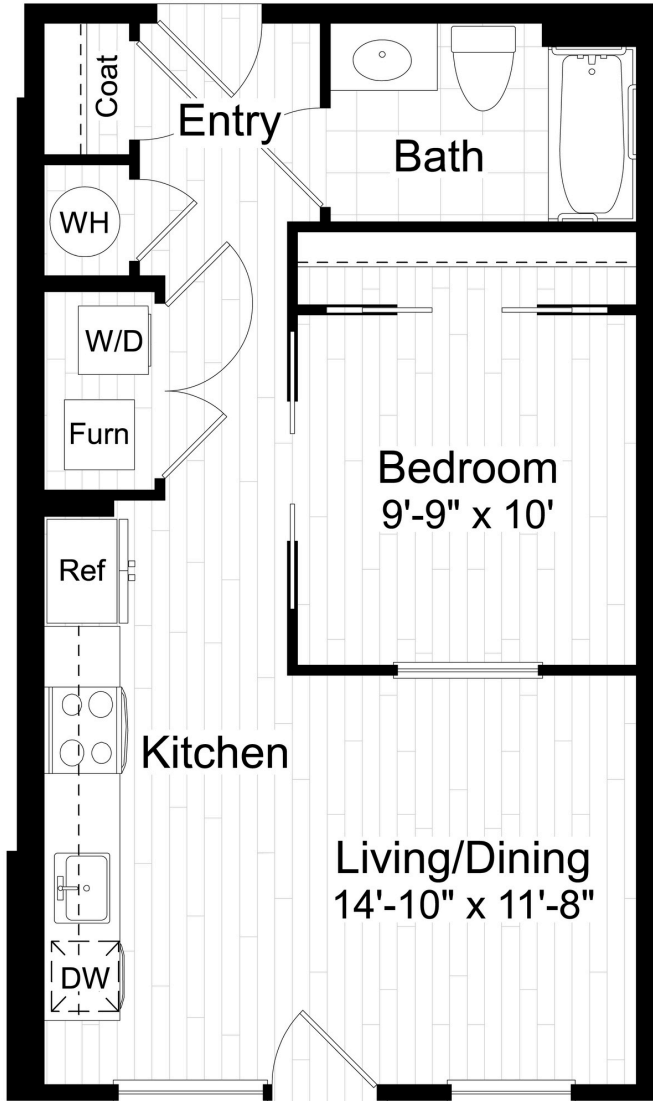

aidan

OLD TOWN

UNIT E

558 SQ FT | JR 1 BED | 1 BATH

1ST FLOOR

2ND AND 4TH FLOORS

3RD AND 5TH FLOORS

CONTACT US/VIEW
THE WEBSITE