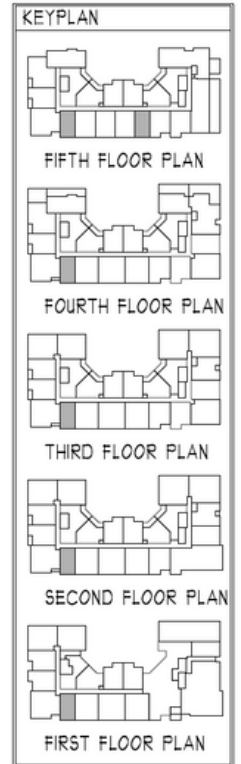

aidan

OLD TOWN

UNIT E

558 SQ FT | JR 1 BED | 1 BATH

1ST FLOOR

2ND AND 4TH FLOORS

3RD AND 5TH FLOORS

CONTACT US/VIEW
THE WEBSITE

McWilliams
Ballard

WWW.AIDANOLDTOWN.COM

*All features listed vary from floorplan to floorplan and from community to community and are subject to change at any time. Community, plans, pricing and amenity details and dimensions are approximate and subject to change. Builder specifications are subject to revision or substitution of equivalent materials without notice. We reserve the right to substitute equipment, material, appliances, and brand names with items of equal or higher value, in our sole opinion, value. Contact the community sales manager for the latest information.