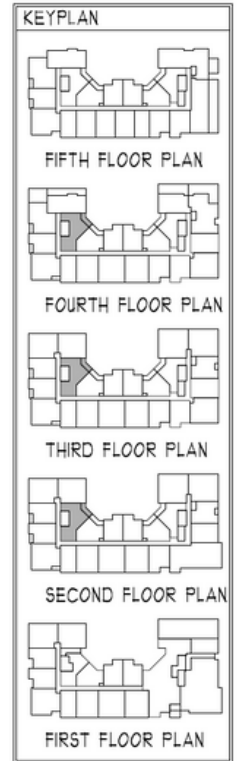

aidan

OLD TOWN

UNIT D2

934 SQ FT | 2 BEDS | 2 BATHS

CONTACT US/VIEW
THE WEBSITE

McWilliams
Ballard

WWW.AIDANOLDTOWN.COM

*All features listed vary from floorplan to floorplan and from community to community and are subject to change at any time. Community, plans, pricing and amenity details and dimensions are approximate and subject to change. Builder specifications are subject to revision or substitution of equivalent materials without notice. We reserve the right to substitute equipment, material, appliances, and brand names with items of equal or higher value, in our sole opinion, value. Contact the community sales manager for the latest information.