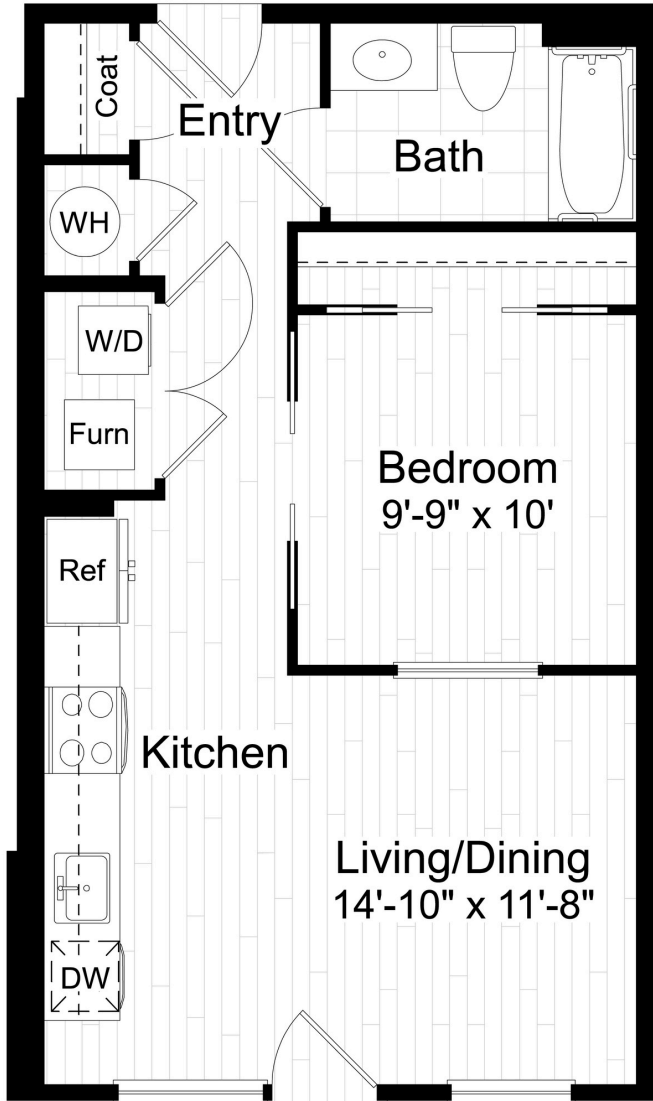

aidan

OLD TOWN

UNIT D3

737 SQ FT | 1 BED | 1 BATH

**CONTACT US/VIEW
THE WEBSITE**

McWilliams
Ballard

WWW.AIDANOLDTOWN.COM

*All features listed vary from floorplan to floorplan and from community to community and are subject to change at any time. Community, plans, pricing and amenity details and dimensions are approximate and subject to change. Builder specifications are subject to revision or substitution of equivalent materials without notice. We reserve the right to substitute equipment, material, appliances, and brand names with items of equal or higher value, in our sole opinion, value. Contact the community sales manager for the latest information.

aidan

OLD TOWN

UNIT E

558 SQ FT | JR 1 BED | 1 BATH

1ST FLOOR

2ND AND 4TH FLOORS

3RD AND 5TH FLOORS

CONTACT US/VIEW
THE WEBSITE