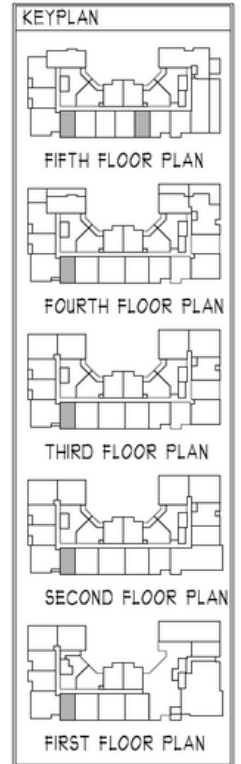

aidan

OLD TOWN

UNIT D3

737 SQ FT | 1 BED | 1 BATH

**CONTACT US/VIEW
THE WEBSITE**

McWilliams
Ballard

WWW.AIDANOLDTOWN.COM

*All features listed vary from floorplan to floorplan and from community to community and are subject to change at any time. Community, plans, pricing and amenity details and dimensions are approximate and subject to change. Builder specifications are subject to revision or substitution of equivalent materials without notice. We reserve the right to substitute equipment, material, appliances, and brand names with items of equal or higher value, in our sole opinion, value. Contact the community sales manager for the latest information.

aidan

OLD TOWN

UNIT E

558 SQ FT | JR 1 BED | 1 BATH

1ST FLOOR

2ND AND 4TH FLOORS

3RD AND 5TH FLOORS

CONTACT US/VIEW
THE WEBSITE