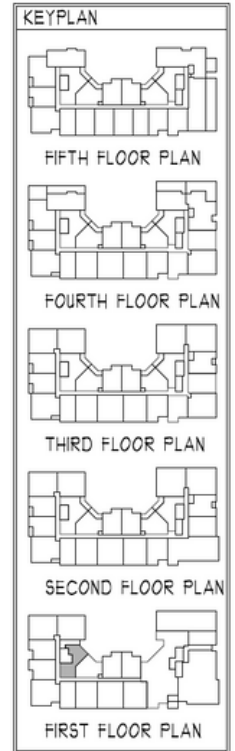

aidan

OLD TOWN

UNIT D3

737 SQ FT | 1 BED | 1 BATH

**CONTACT US/VIEW
THE WEBSITE**

McWilliams
Ballard

WWW.AIDANOLDTOWN.COM

*All features listed vary from floorplan to floorplan and from community to community and are subject to change at any time. Community, plans, pricing and amenity details and dimensions are approximate and subject to change. Builder specifications are subject to revision or substitution of equivalent materials without notice. We reserve the right to substitute equipment, material, appliances, and brand names with items of equal or higher value, in our sole opinion, value. Contact the community sales manager for the latest information.

aidan

OLD TOWN

UNIT E

558 SQ FT | JR 1 BED | 1 BATH

1ST FLOOR

2ND AND 4TH FLOORS

3RD AND 5TH FLOORS

CONTACT US/VIEW
THE WEBSITE