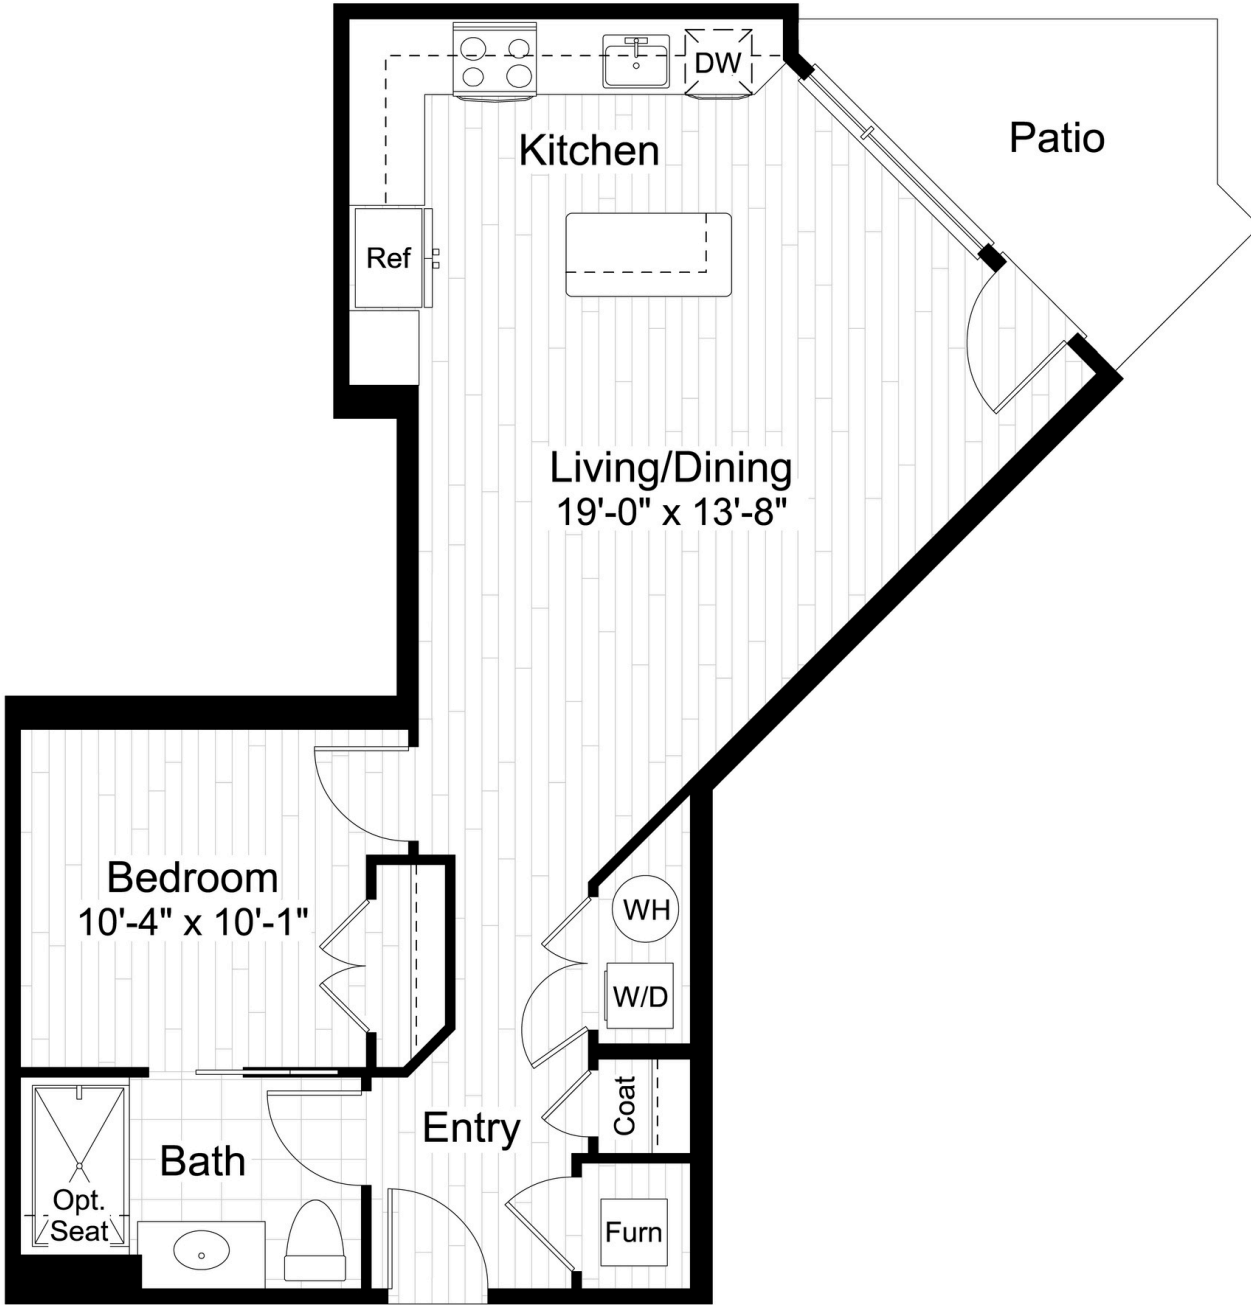

aidan

OLD TOWN

UNIT D3

737 SQ FT | 1 BED | 1 BATH

**CONTACT US/VIEW
THE WEBSITE**

McWilliams
Ballard

WWW.AIDANOLDTOWN.COM

*All features listed vary from floorplan to floorplan and from community to community and are subject to change at any time. Community, plans, pricing and amenity details and dimensions are approximate and subject to change. Builder specifications are subject to revision or substitution of equivalent materials without notice. We reserve the right to substitute equipment, material, appliances, and brand names with items of equal or higher value, in our sole opinion, value. Contact the community sales manager for the latest information.

aidan

OLD TOWN

UNIT E

558 SQ FT | JR 1 BED | 1 BATH

1ST FLOOR

2ND AND 4TH FLOORS

3RD AND 5TH FLOORS

CONTACT US/VIEW
THE WEBSITE